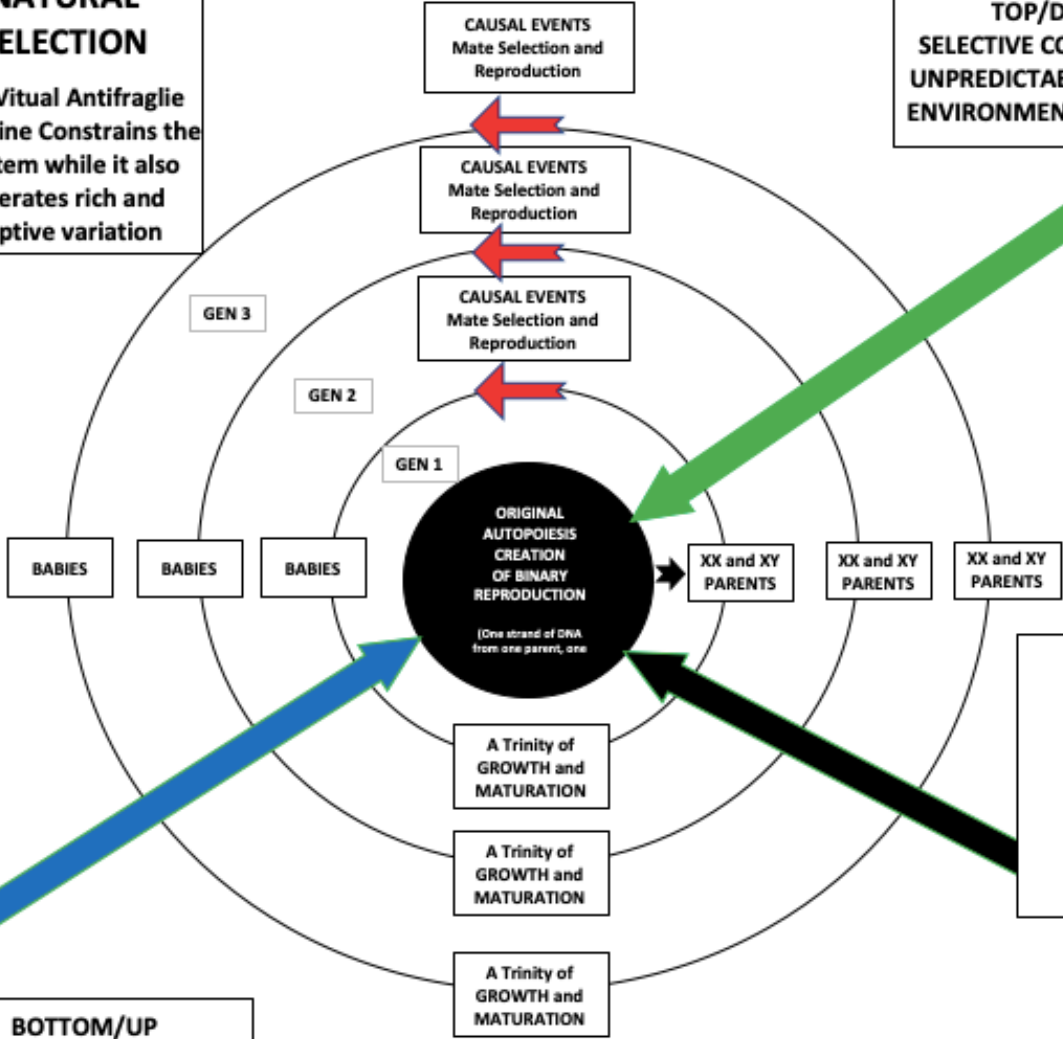

Where Does This Stuff Come From?

Story Grid's
Conventions and Obligatory Moments

EVOLUTION

The Complex Dynamic System of Physical Matter

NATURAL SELECTION
A Virtual Antifragile Engine Constrains the System while it also generates rich and adaptive variation

TOP/DOWN SELECTIVE CONSTRAINTS
UNPREDICTABLE/CHAOTIC ENVIRONMENTAL CHANGE

BOTTOM/UP ENABLING CONSTRAINTS
PREDICTABLE/ORDERED INDIVIDUAL VARIATION

ADAPTIVE AFORDANCE
AUTOPOIESIS
Self-Create
Self-Repair
Self-Terminate